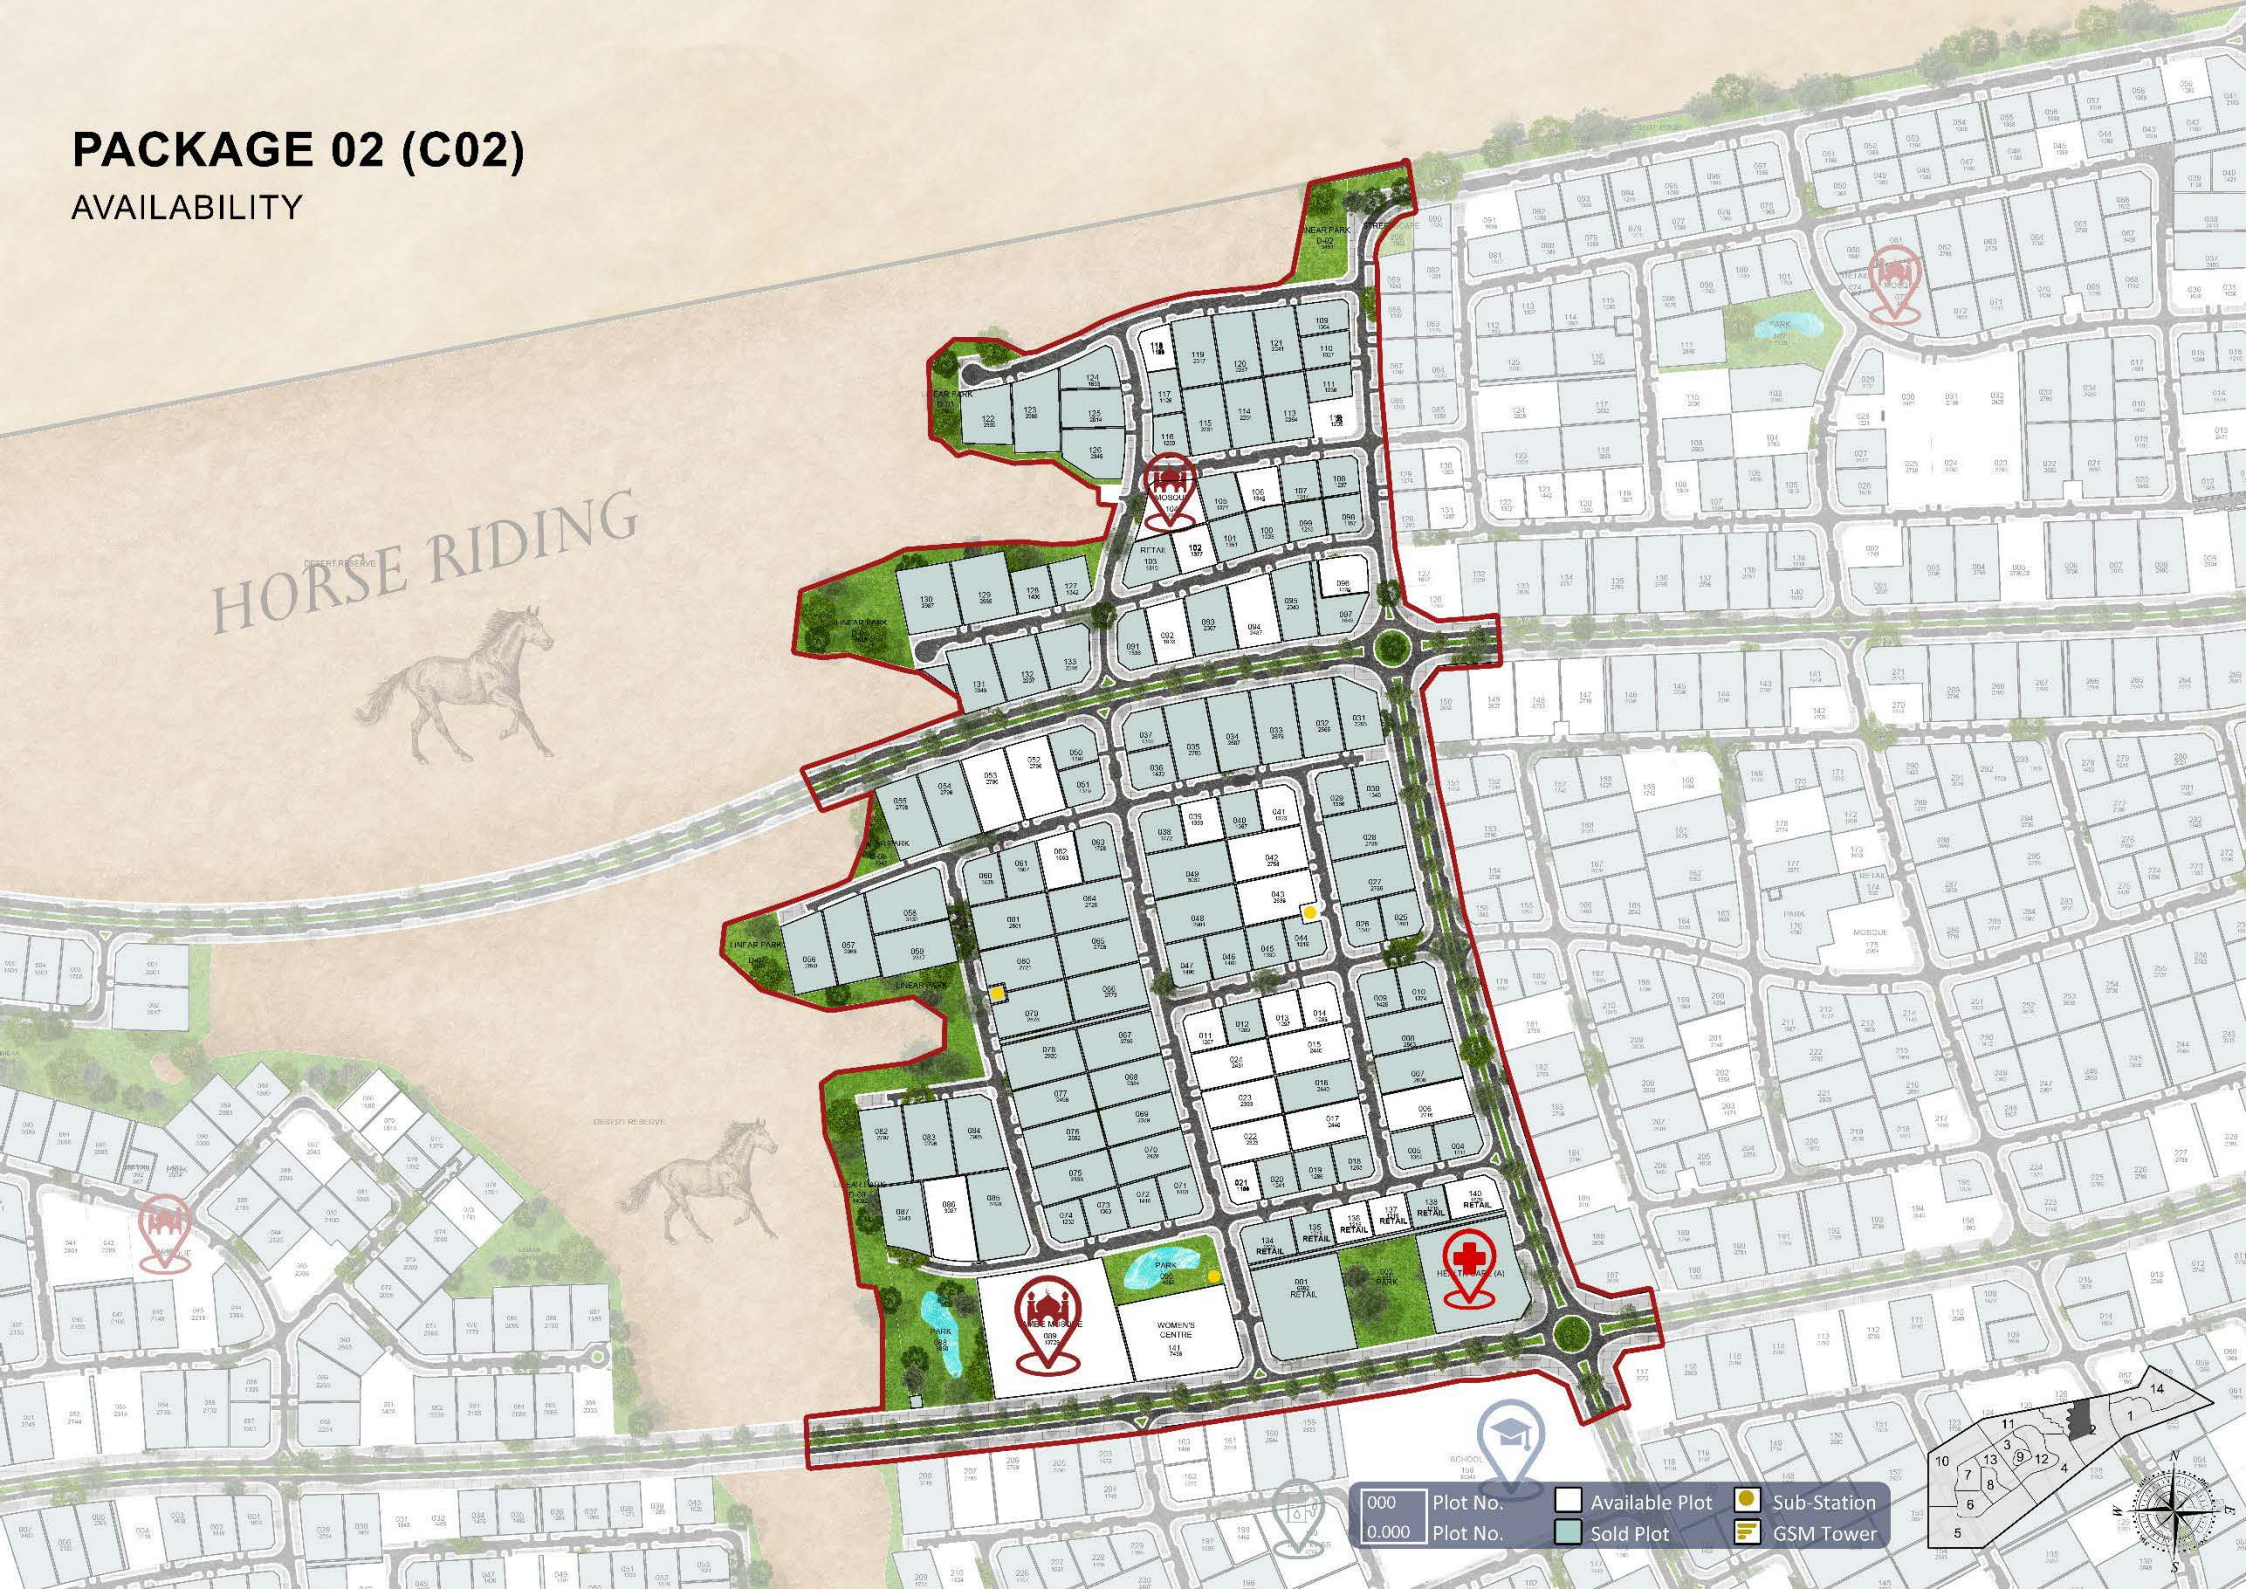

HORSE RIDING

C 02

C 01

C 03

000	Plot No.	Available Plot	Sub-Station
0.000	Plot No.	Sold Plot	GSM Tower

Parks

PACKAGE 02 (C02)

AVAILABILITY