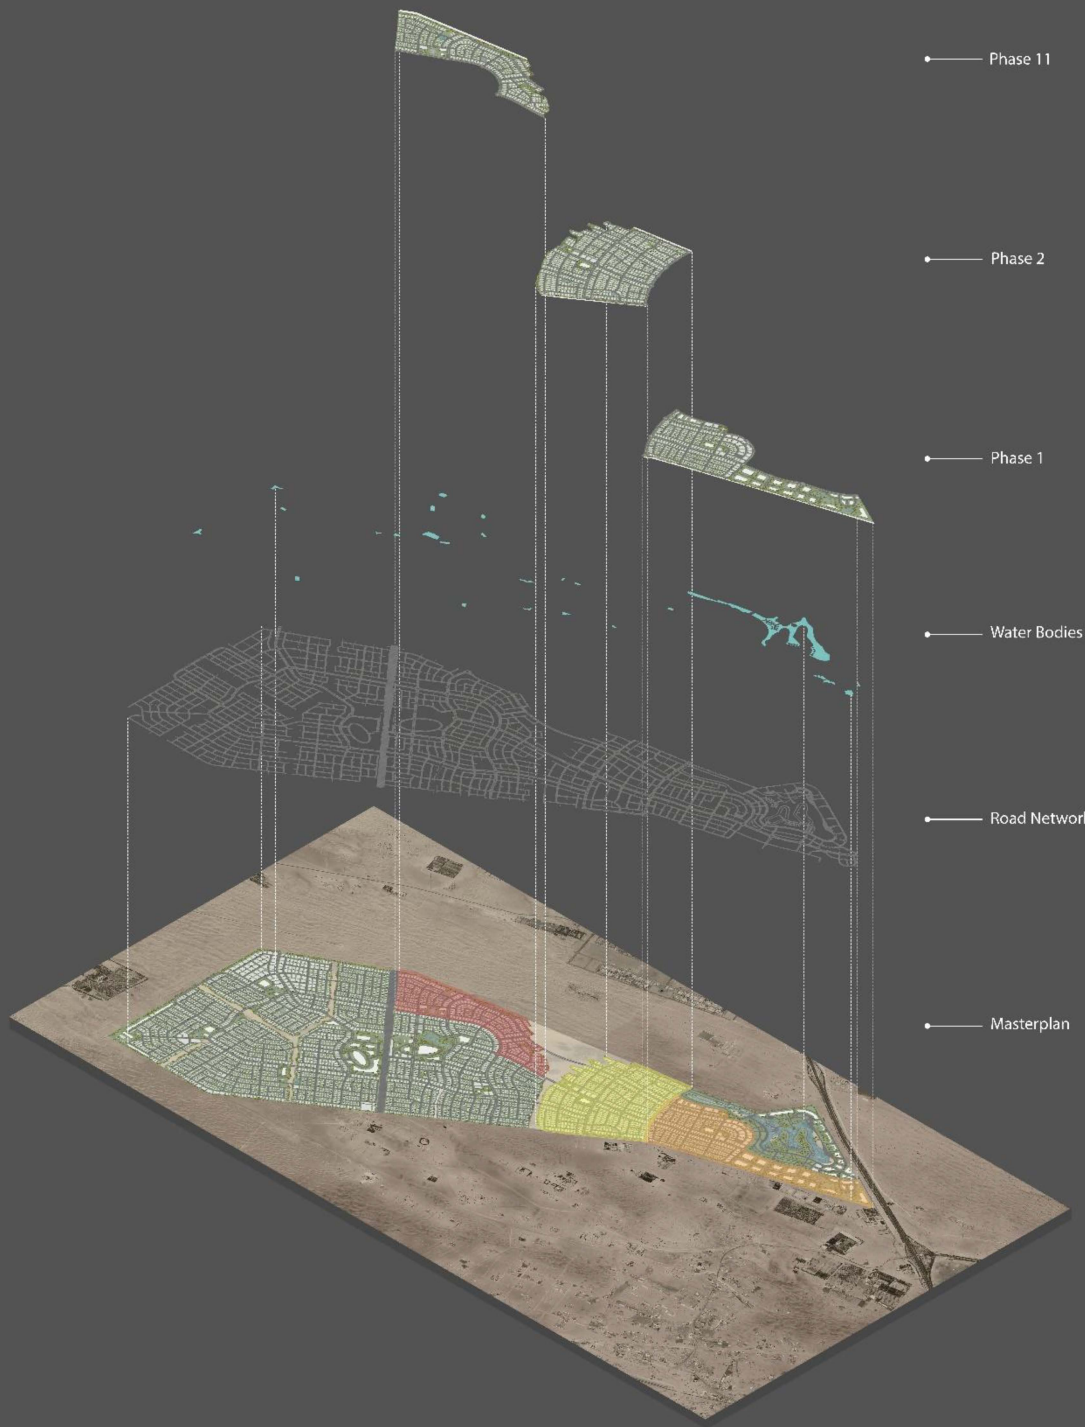

ARABIAN HILLS
ESTATE

PRESENTED BY

DECA

MASTERPLAN

MASTER PLAN

AERIAL

AXONOMETRIC VIEW

Phase 11

Phase 2

Phase 1

Water Bodies

Road Network

Masterplan

PACKAGE -01

PACKAGE 01

AERIAL

HORSE RIDING

C 02

C 01

C 03

000	Plot No.	Available Plot	Sub-Station
0.000	Plot No.	Sold Plot	GSM Tower

Parks

PACKAGE 02 (C02)

AVAILABILITY

AERIAL

HORSE RIDING

C 01

C 02

C 03

000	Plot No.	Available Plot	Sub-Station
0.000	Plot No.	Sold Plot	GSM Tower

PACKAGE 11 (C01)

AVAILABILITY